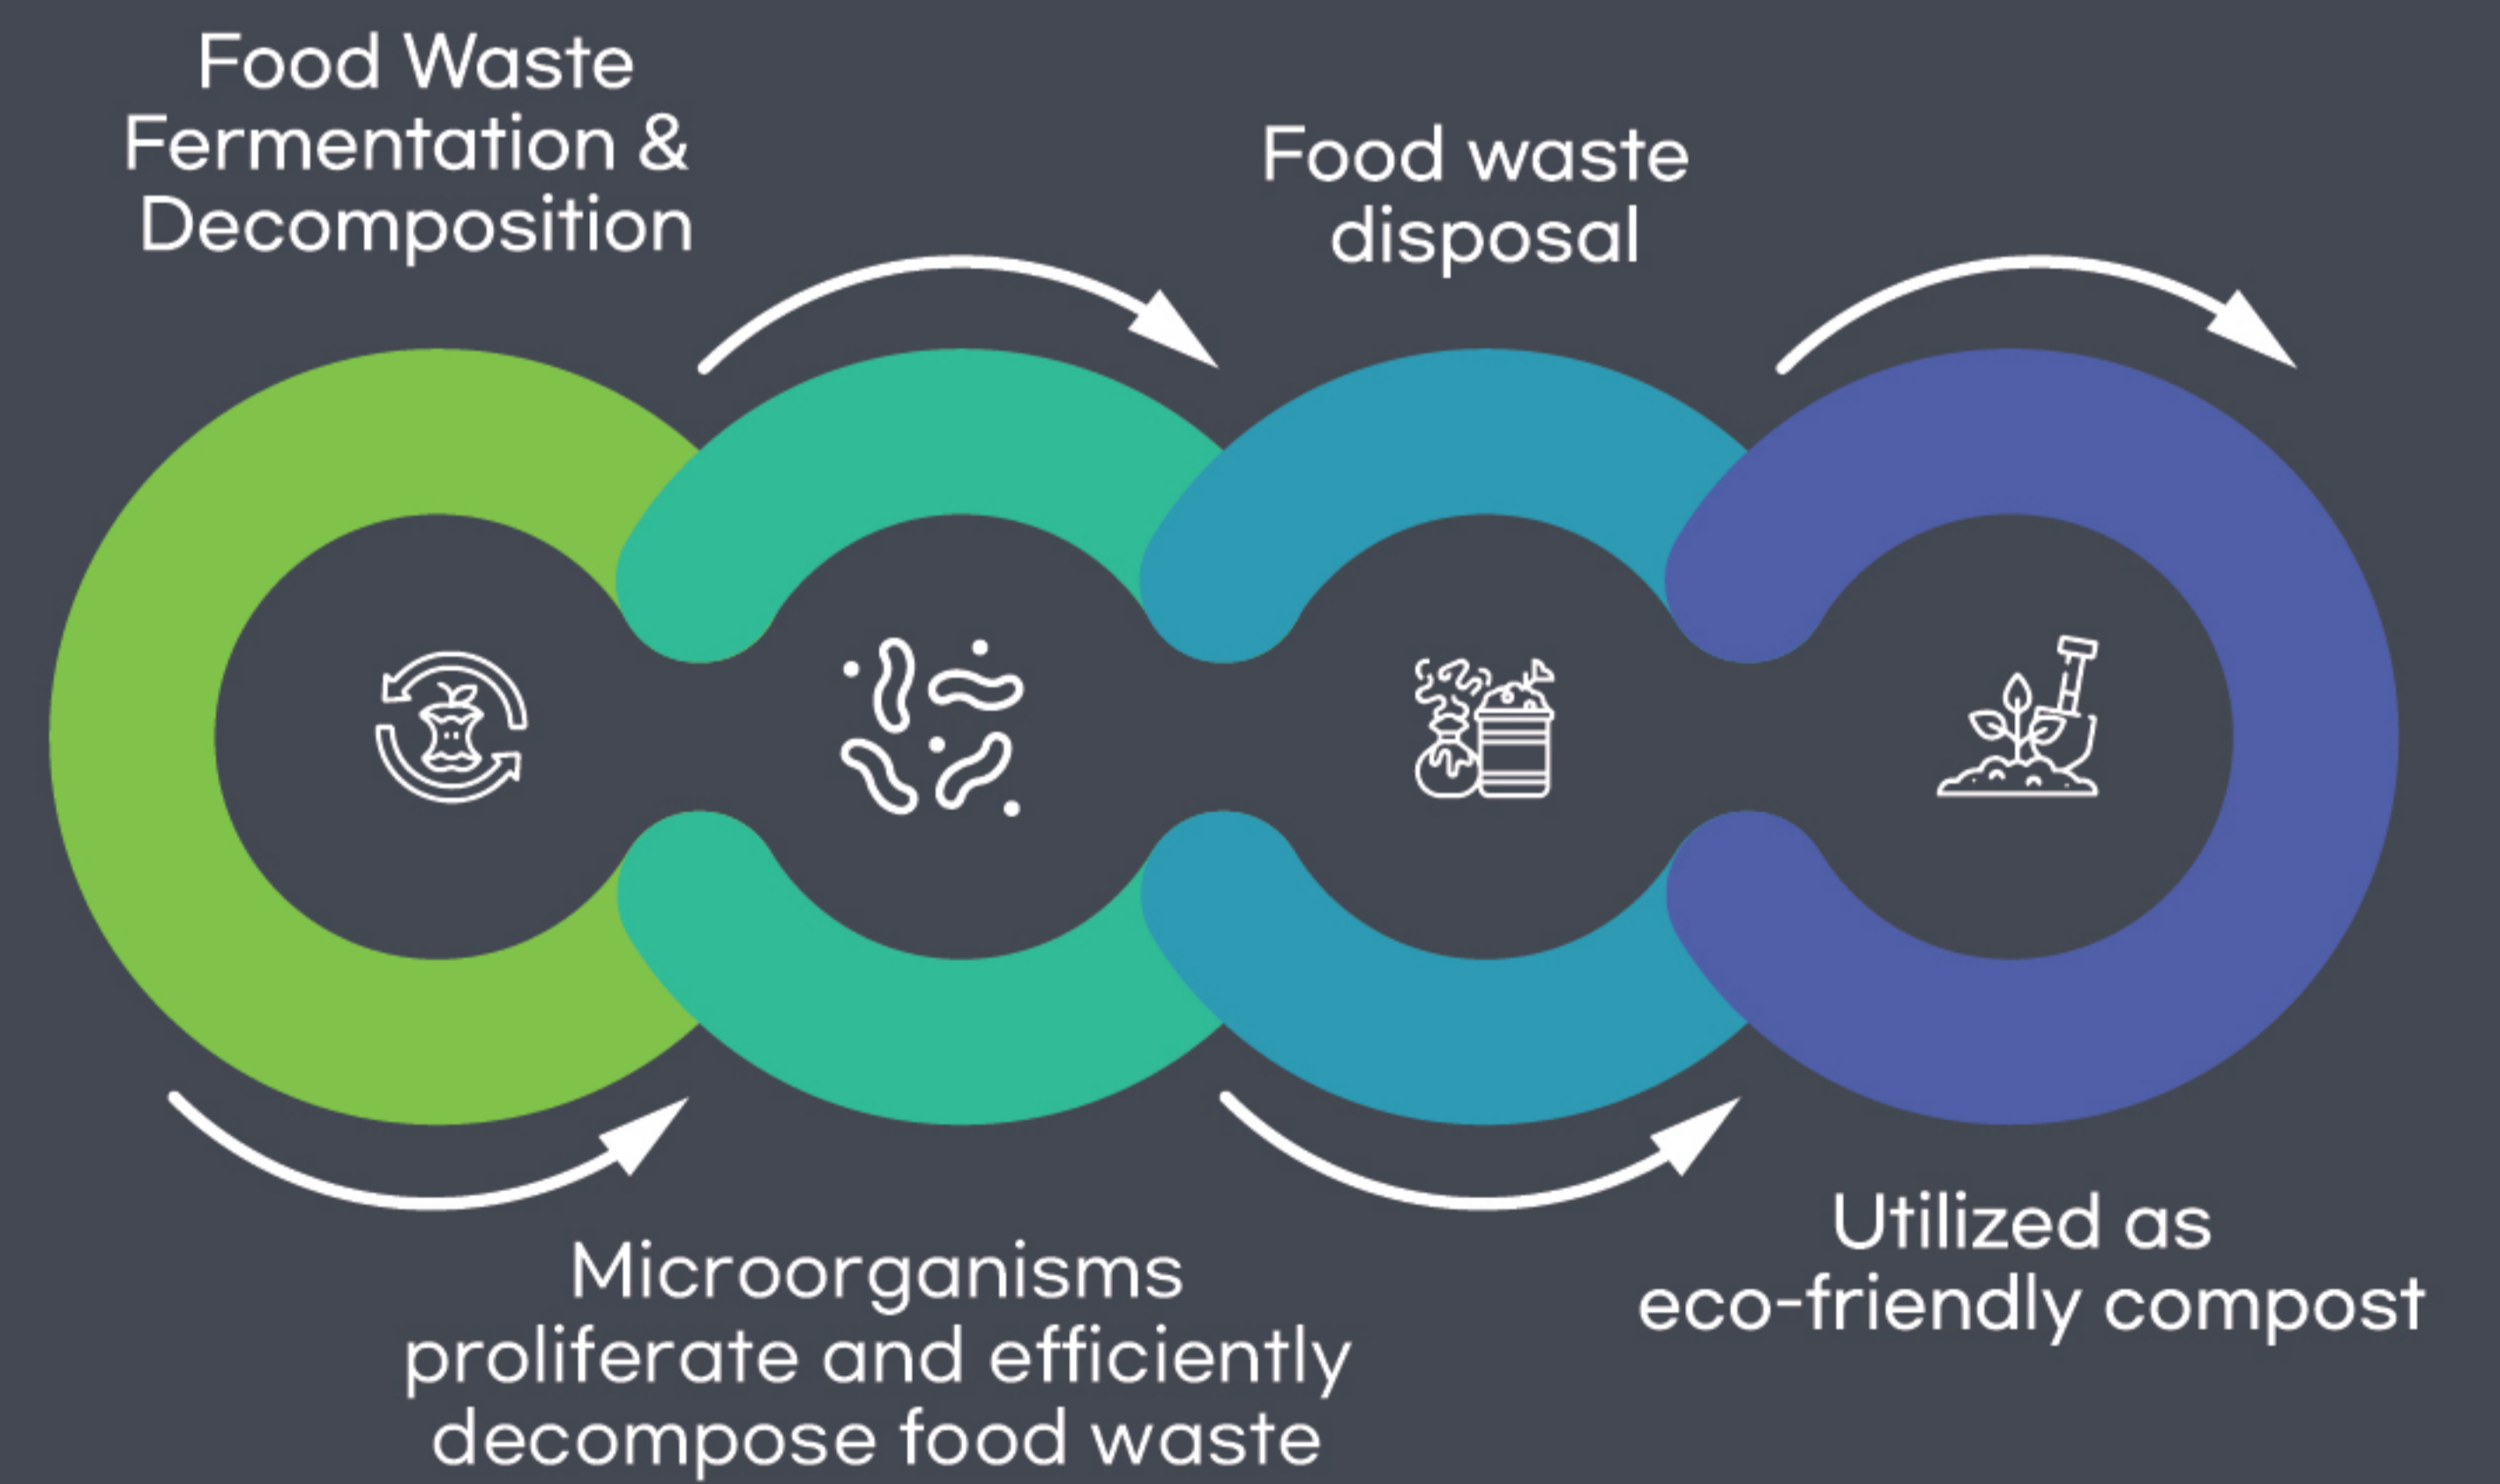

MegaReencle recognized aboard